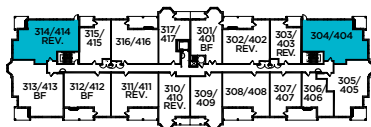

RICHLAND

1145 SQ. FT. • 3 BEDROOMS

2ND FLOOR, UNITS #204, 214

3RD & 4TH FLOOR, UNITS #304, 314, 404, 414

All floorplans are approximate dimensions. Actual usable floor space may vary from the stated area E.&O.E.