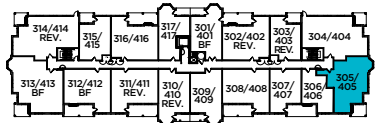

OXFORD

945 SQ. FT. • 2 BEDROOMS

2ND FLOOR, UNIT #205

3RD & 4TH FLOOR, UNITS #305, 405

All floorplans are approximate dimensions. Actual usable floor space may vary from the stated area E.&O.E.