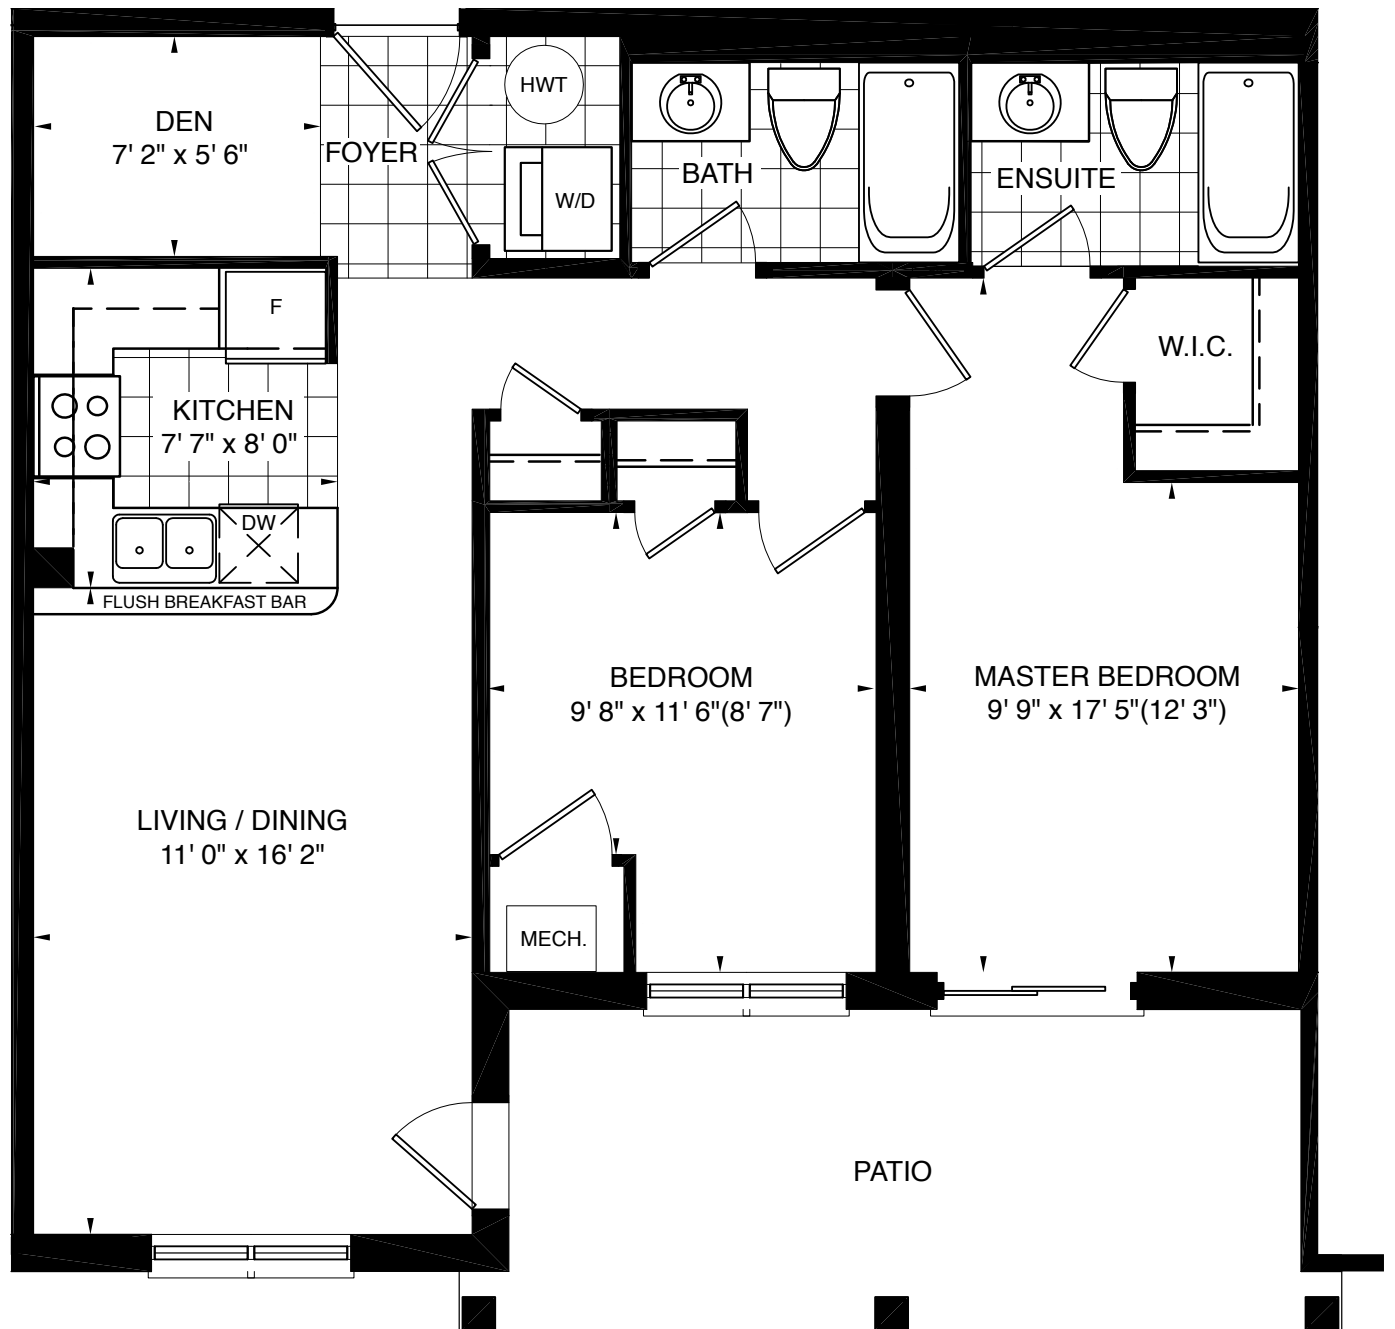

# NEWPORT

902 SQ. FT. • 2 BEDROOMS + DEN

GROUND FLOOR, UNIT #105