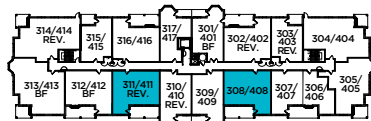

HAMPTON

890 SQ. FT. • 2 BEDROOMS + DEN

2ND FLOOR, UNITS #208, 211

3RD & 4TH FLOOR, UNITS #308, 311, 408, 411