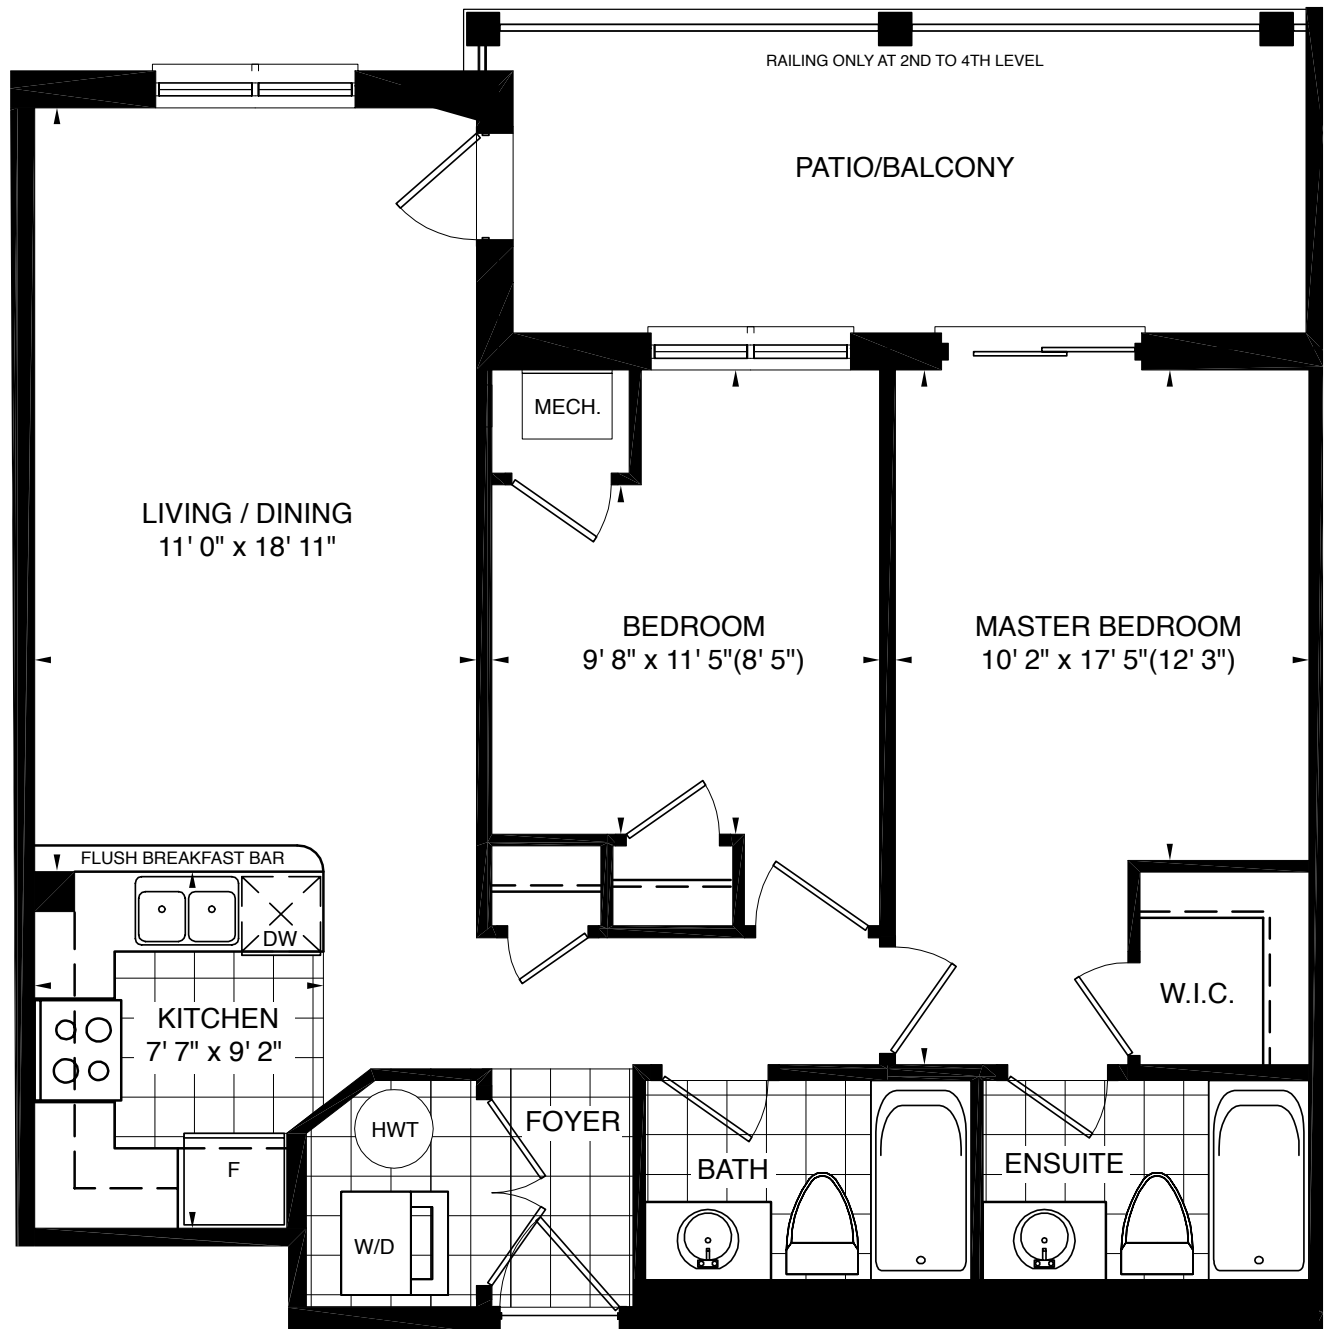

GREENPORT

876 SQ. FT. • 2 BEDROOMS

GROUND FLOOR, UNIT #114

2ND FLOOR, UNITS #202, 216

3RD & 4TH FLOOR, UNITS #302, 316, 402, 416