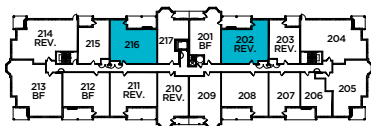

GREENPORT

876 SQ. FT. • 2 BEDROOMS

GROUND FLOOR, UNIT #114

2ND FLOOR, UNITS #202, 216

3RD & 4TH FLOOR, UNITS #302, 316, 402, 416