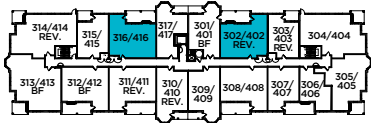

GREENPORT

876 SQ. FT. • 2 BEDROOMS

GROUND FLOOR, UNIT #114

2ND FLOOR, UNITS #202, 216

3RD & 4TH FLOOR, UNITS #302, 316, 402, 416