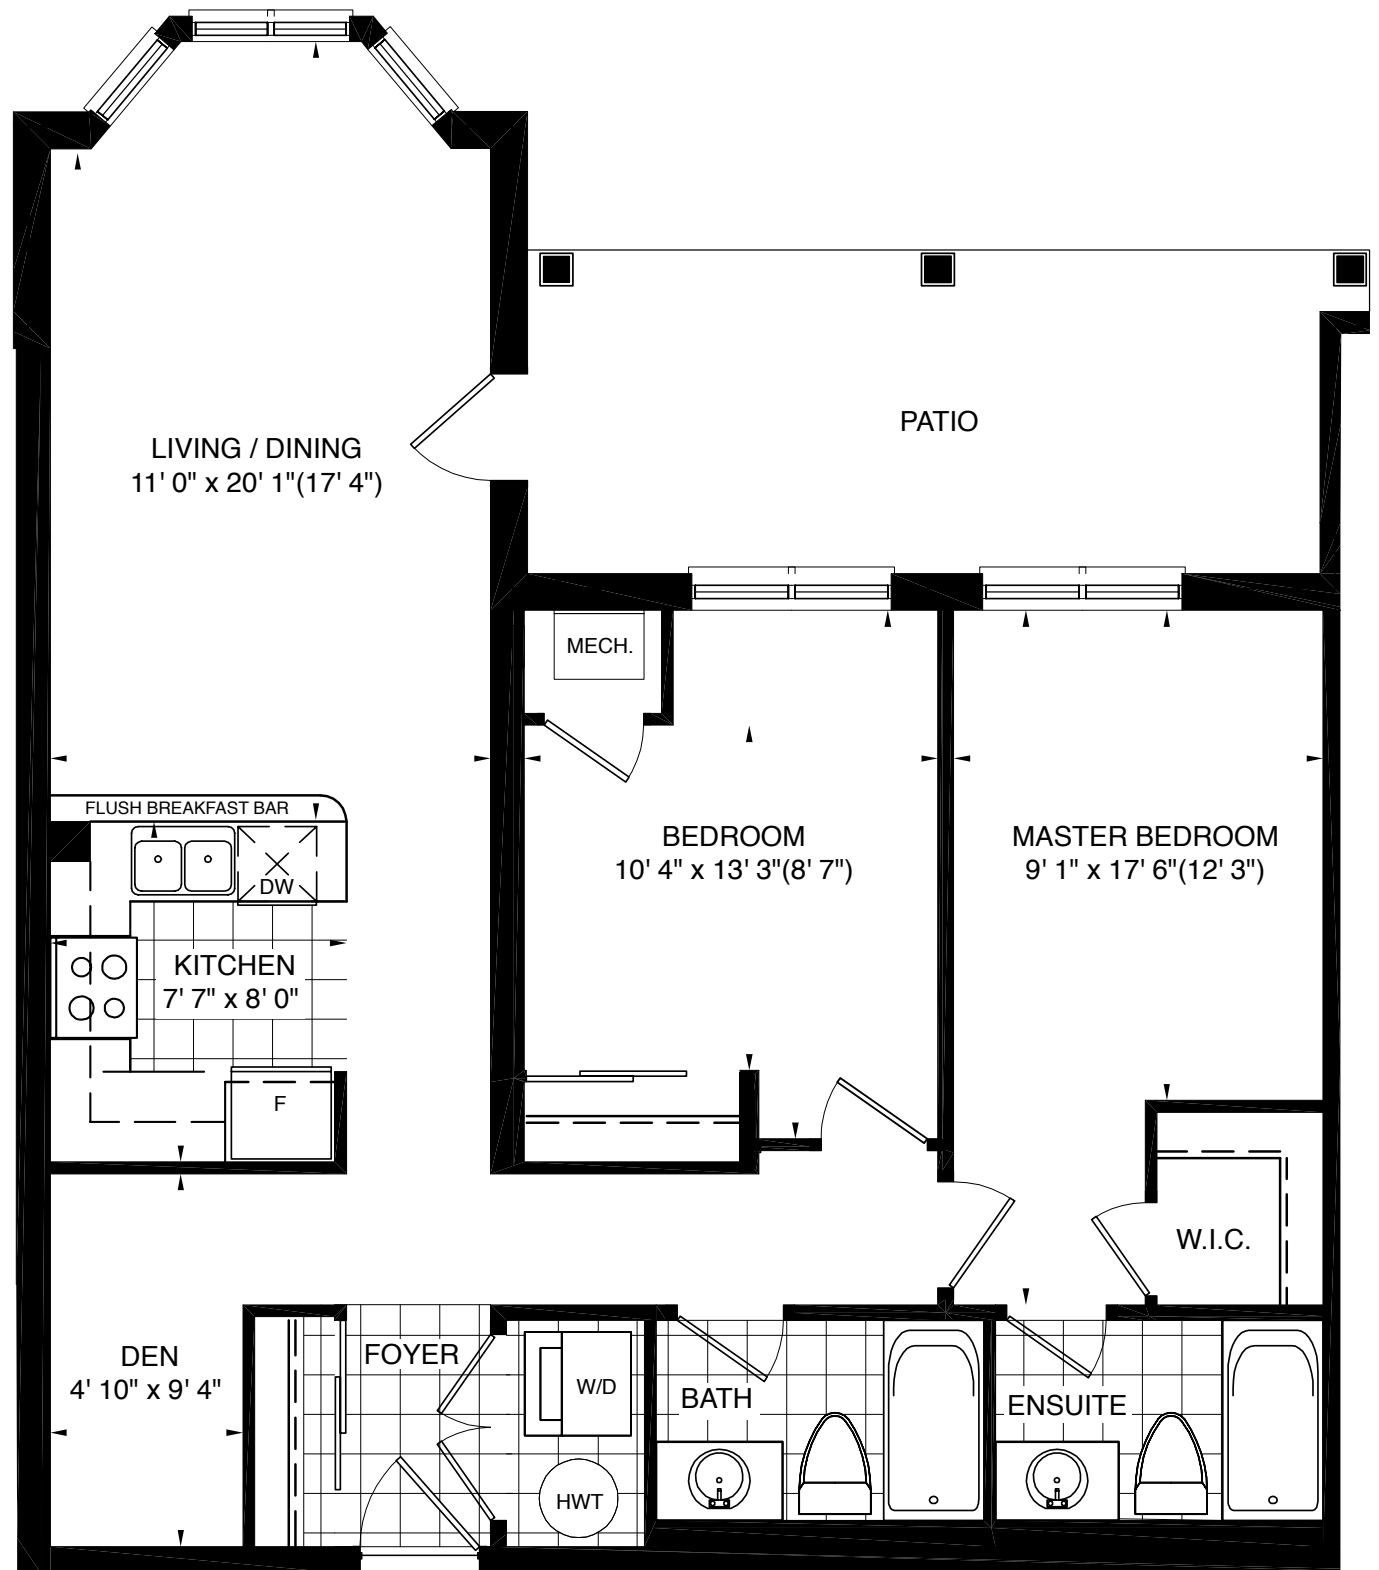

CHARLOTTE

985 SQ. FT. • 2 BEDROOMS + DEN

GROUND FLOOR, UNIT #101

All floorplans are approximate dimensions. Actual usable floor space may vary from the stated area E.&O.E.