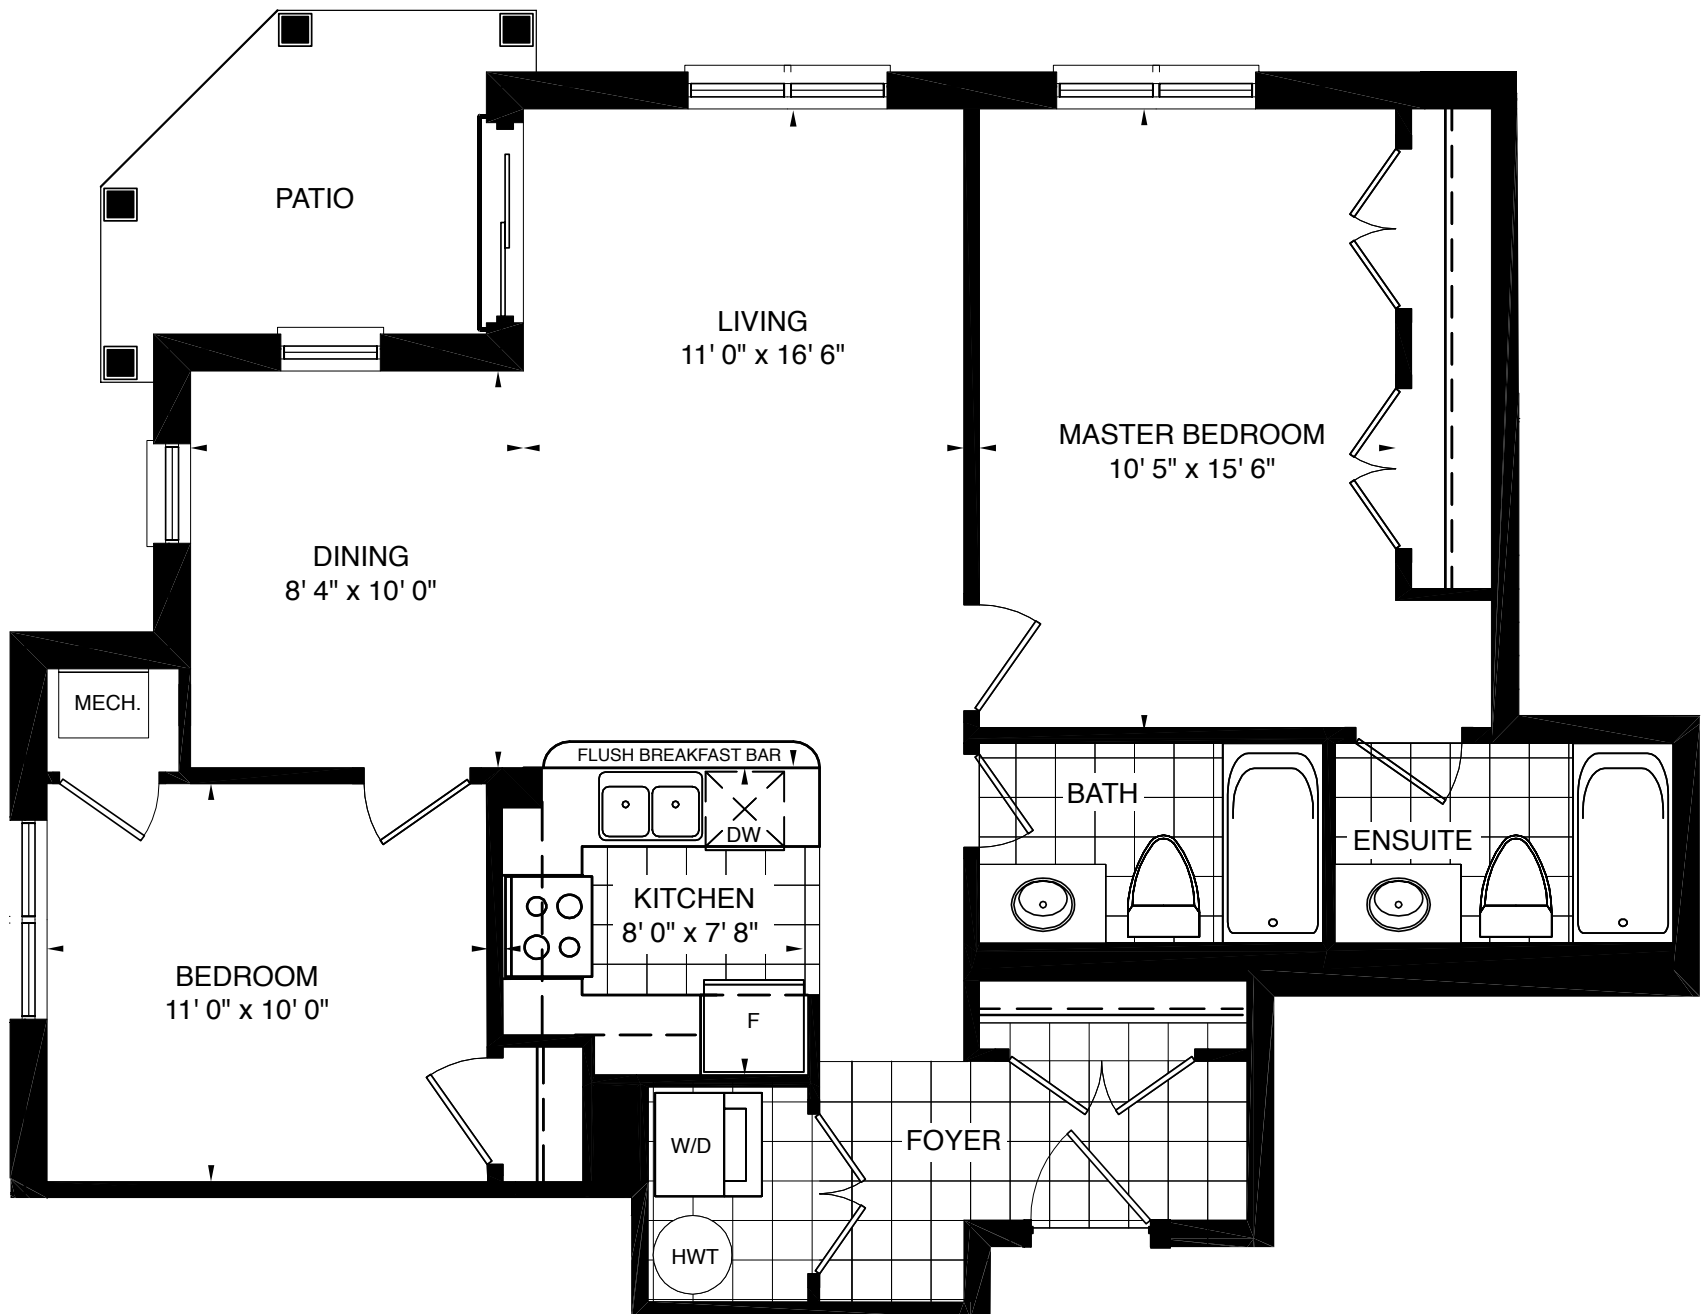

# BEAUFORT

1008 SQ. FT. • 2 BEDROOMS

GROUND FLOOR, UNITS #103, 112

All floorplans are approximate dimensions. Actual usable floor space may vary from the stated area E.&O.E.