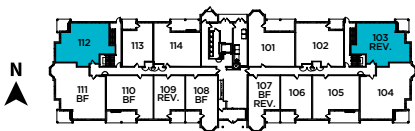

# BEAUFORT

1008 SQ. FT. • 2 BEDROOMS

GROUND FLOOR, UNITS #103, 112

All floorplans are approximate dimensions. Actual usable floor space may vary from the stated area E.&O.E.