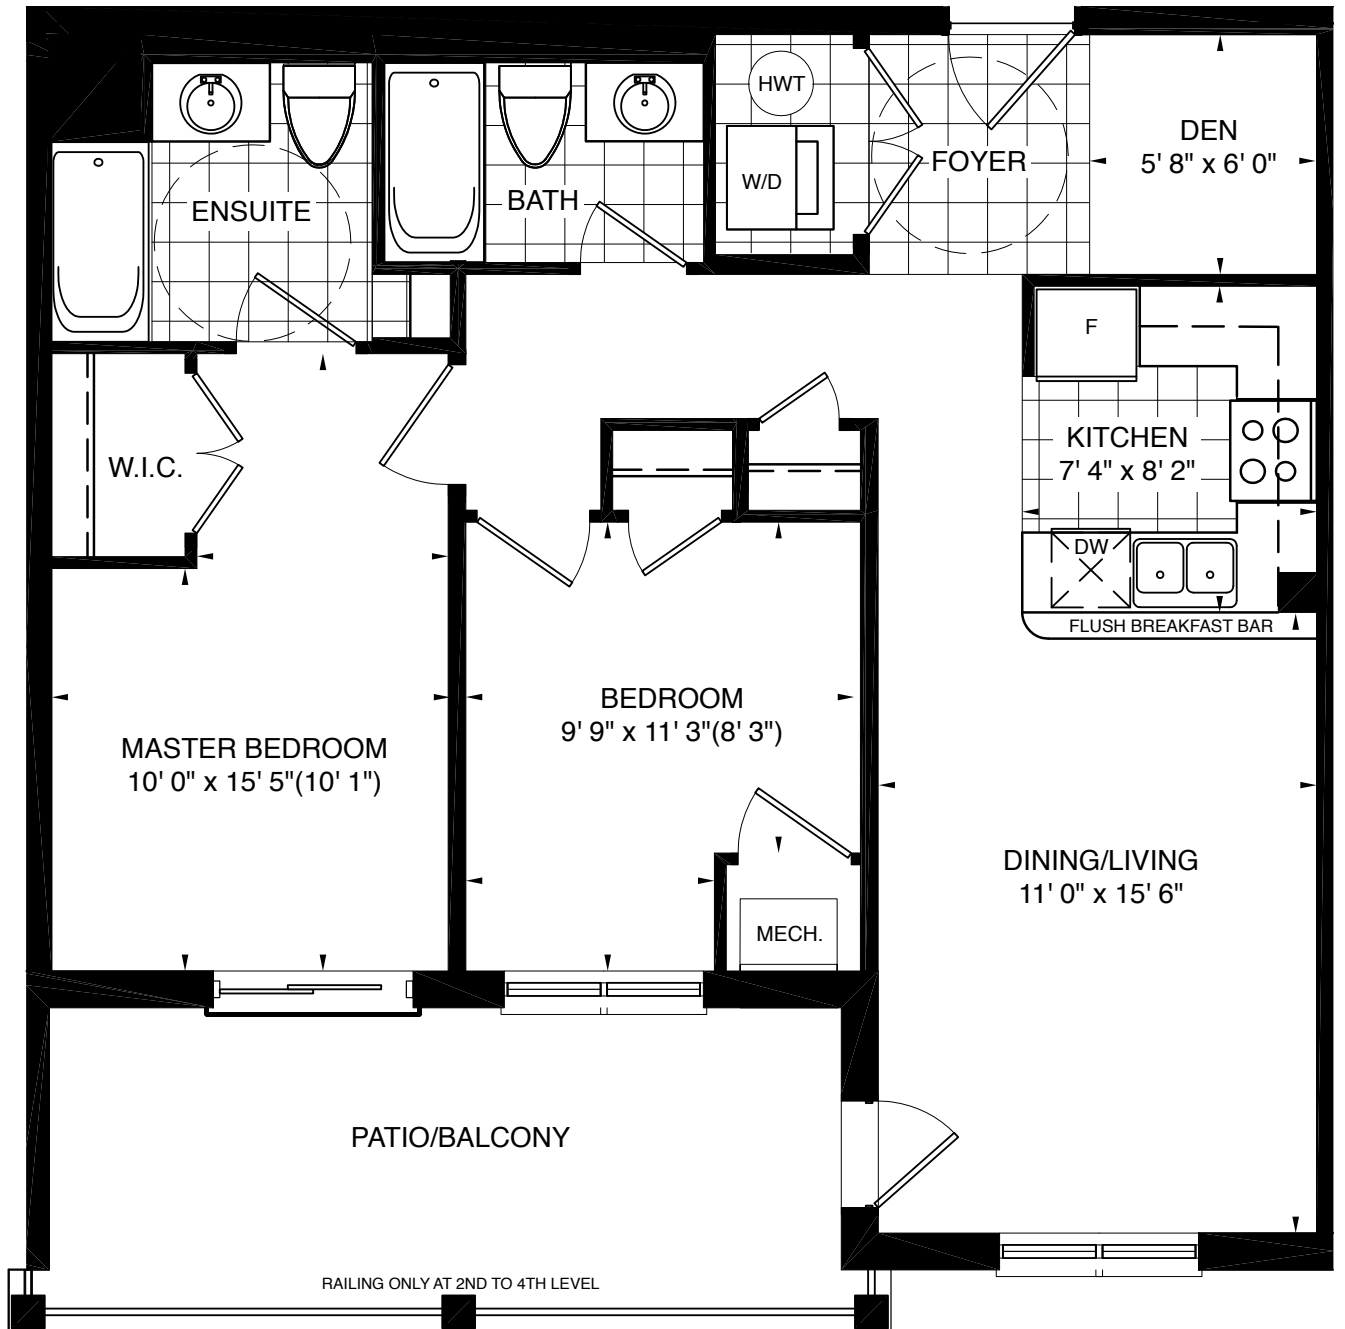

ASTORIA

890 SQ. FT. • 2 BEDROOMS + DEN

GROUND FLOOR, UNIT #110

2ND FLOOR, UNIT #212

3RD & 4TH FLOOR, UNITS #312, 412

All floorplans are approximate dimensions. Actual usable floor space may vary from the stated area E.&O.E.